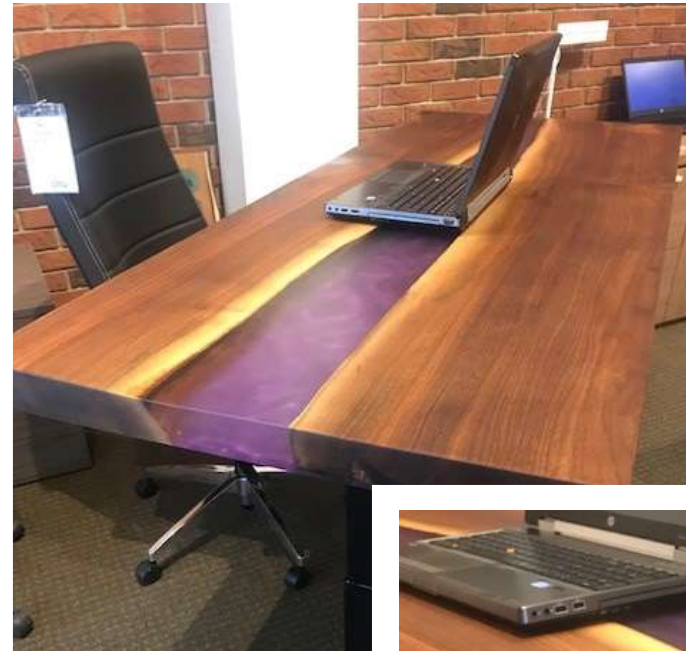

# Teknion Canteen Table Desk

- Dimensions: 29" H x 60" W x 30" D (73.6 x 152.4 x 76.2 cm)
- Includes 1 tabletop, 2 pairs of leg assemblies with levelers, mounting brackets and hardware
- Choice of 2 different leg finishes, Grey Stone or Natural Beech Wood
- Choice of 4 different surface finishes
- Available different depth and width
- ZNTCT3060N
- **Price \$498**

## Teknion Electric Height Adjustable Desk

- Hi Space Electric Height Adjustable Desk 29"x58"
- Height Adjustment 22.6" to 48.7"
- Changing your posture often keeps you more engaged and more comfortable
- Meetings are significantly shorter when standing vs. sitting
- Height-adjustable tables are essential to modern workspaces and prized by office workers everywhere
- Push-button activation with height display readout
- 3 memory positions
- Lifting capacity of 200 lbs. (91 kg)
- YSRB9E2958NNN
- **Price \$673.**

# Live Edge with Colored Epoxy

Customized to your design

72" x 30" Live Edge Height Adjustable Desk

Bluetooth Controls

Walnut and Purple Epoxy

**Floor Sample \$3,885.**

**Custom Order \$4,495**

## Ionic by Global

- "L" Shaped Desk Suite
- 72"W x 66"D
- Can be assembled Left or Right
- 3 Finishes Available
- MLP238
- **Price \$1,152.**